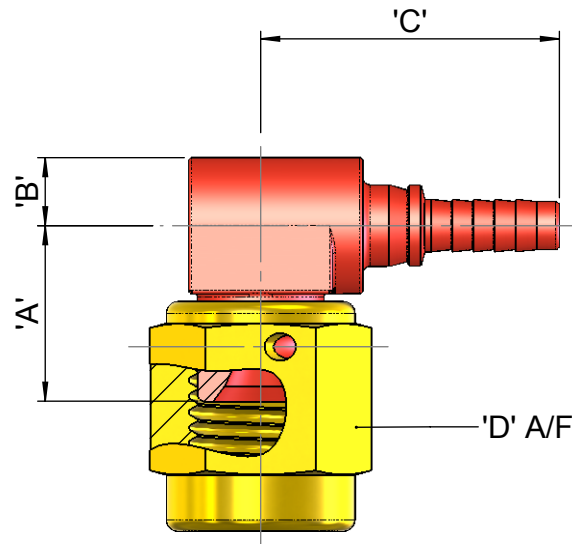

Quickswage Fittings

90° Elbow, 37° JIC Seat

Document No:
1-01-207-0

Part Number	Hose Size	JIC End Connection		'A' mm	'B' mm	'C' mm	'D' A/F mm
		Jic Size	Thread UNF-3A				
86Y0202HD-ASSY	-2HD	-2	5/16" x 24	11.0	4.5	18.5	11.1
86Y0202/3HD-ASSY	-2HD	-3	3/8" x 24	11.6	4.5	18.5	12.7
86Y0203/2-ASSY	-3	-2	5/16" x 24	11.2	4.5	20.0	11.1
86Y0203-ASSY	-3	-3	3/8" x 24	11.6	4.5	20.0	12.7
86Y0204-ASSY	-4	-4	7/16" x 20	13.0	5.0	25.0	14.3