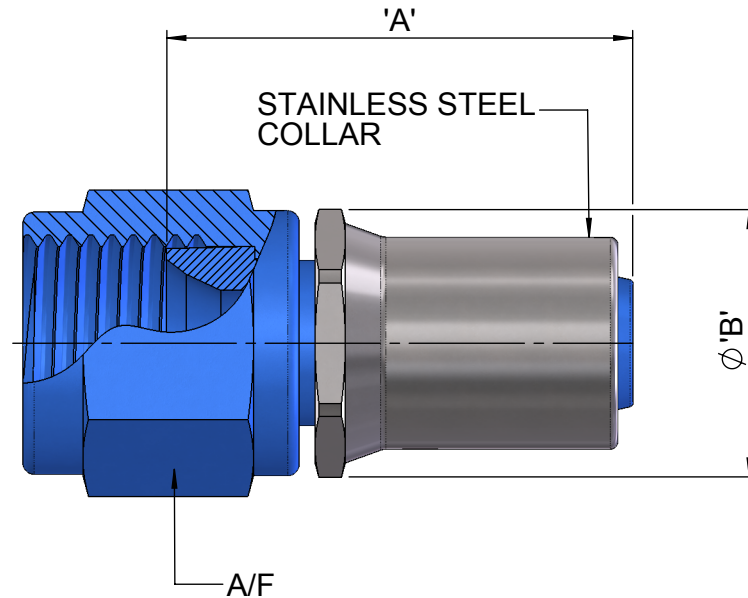

Aerospace Fittings

Straight Insert, 37° JIC Seat

Document No:
1-01-301-0

Part Number	Nominal Size	Thread UNF	'A' mm	Dia 'B' mm	A/F mm	Weight g
87Y40003-9	-3	3/8" x 24	25.8	10.77	12.70	20.4
87Y40004-9	-4	7/16" x 20	26.3	13.97	14.29	20.9
87Y40005-9	-5	1/2" x 20	28.3	15.95	15.88	29.5
87Y40006-9	-6	9/16" x 18	33.0	17.70	17.46	35.8
87Y40008-9	-8	3/4" x 16	37.2	20.83	22.23	59.4