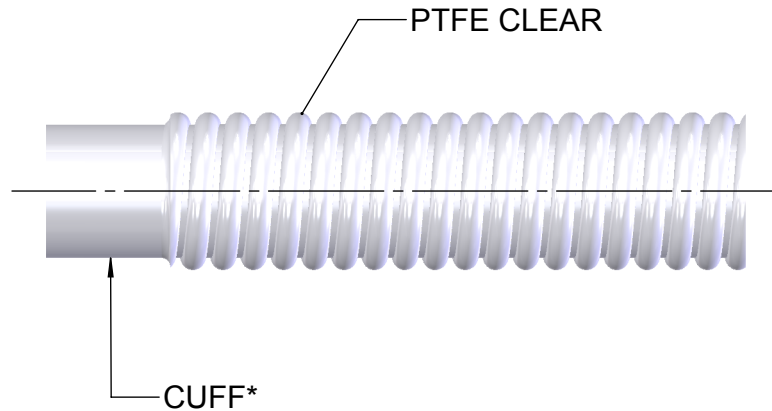

Superlite Hose Specifications

Document No:
1-03-104-0

Lightweight Convuluted Hose

* DECONVOLUTED SECTION ON REQUEST

PART NUMBER	NOMINAL SIZE	I.D. mm	O.D. mm	WEIGHT g/M
80T66-04	-4	7.1	10.6	36
80T66-06	-6	9.4	13.5	68
80T66-08	-8	13.3	18.4	84
80T66-10	-10	16.4	20.4	118
80T66-12	-12	19.7	25.8	176