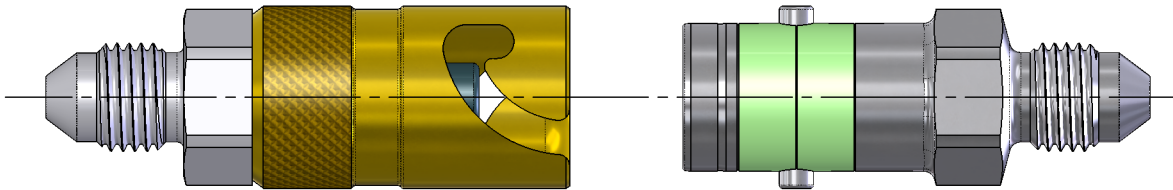

Stäubli Quick Disconnect

Coupler Specification

Document No:
3-02-101-1

FEATURES:

- EASY TO OPERATE QUICK DISCONNECT COUPLER.
 - SAFETY LOCKING SYSTEM WITH VISUAL CONTROL.
 - JIC THREAD CONFORMS TO ISO 8434-2.
 - REDUCED WEIGHT AND VOLUME.
 - ALUMINIUM & STAINLESS STEEL OPTION.
 - CLEAN BREAK/FLUSH FACED DOUBLE SHUT OFF.
 - EPDM OR VITON SEALS.
-
- ACTUAL PRODUCT DESIGN MAY DIFFER FROM ILLUSTRATION
 - CONTACT FHS FOR FURTHER DETAILS / ADDITIONAL SIZES